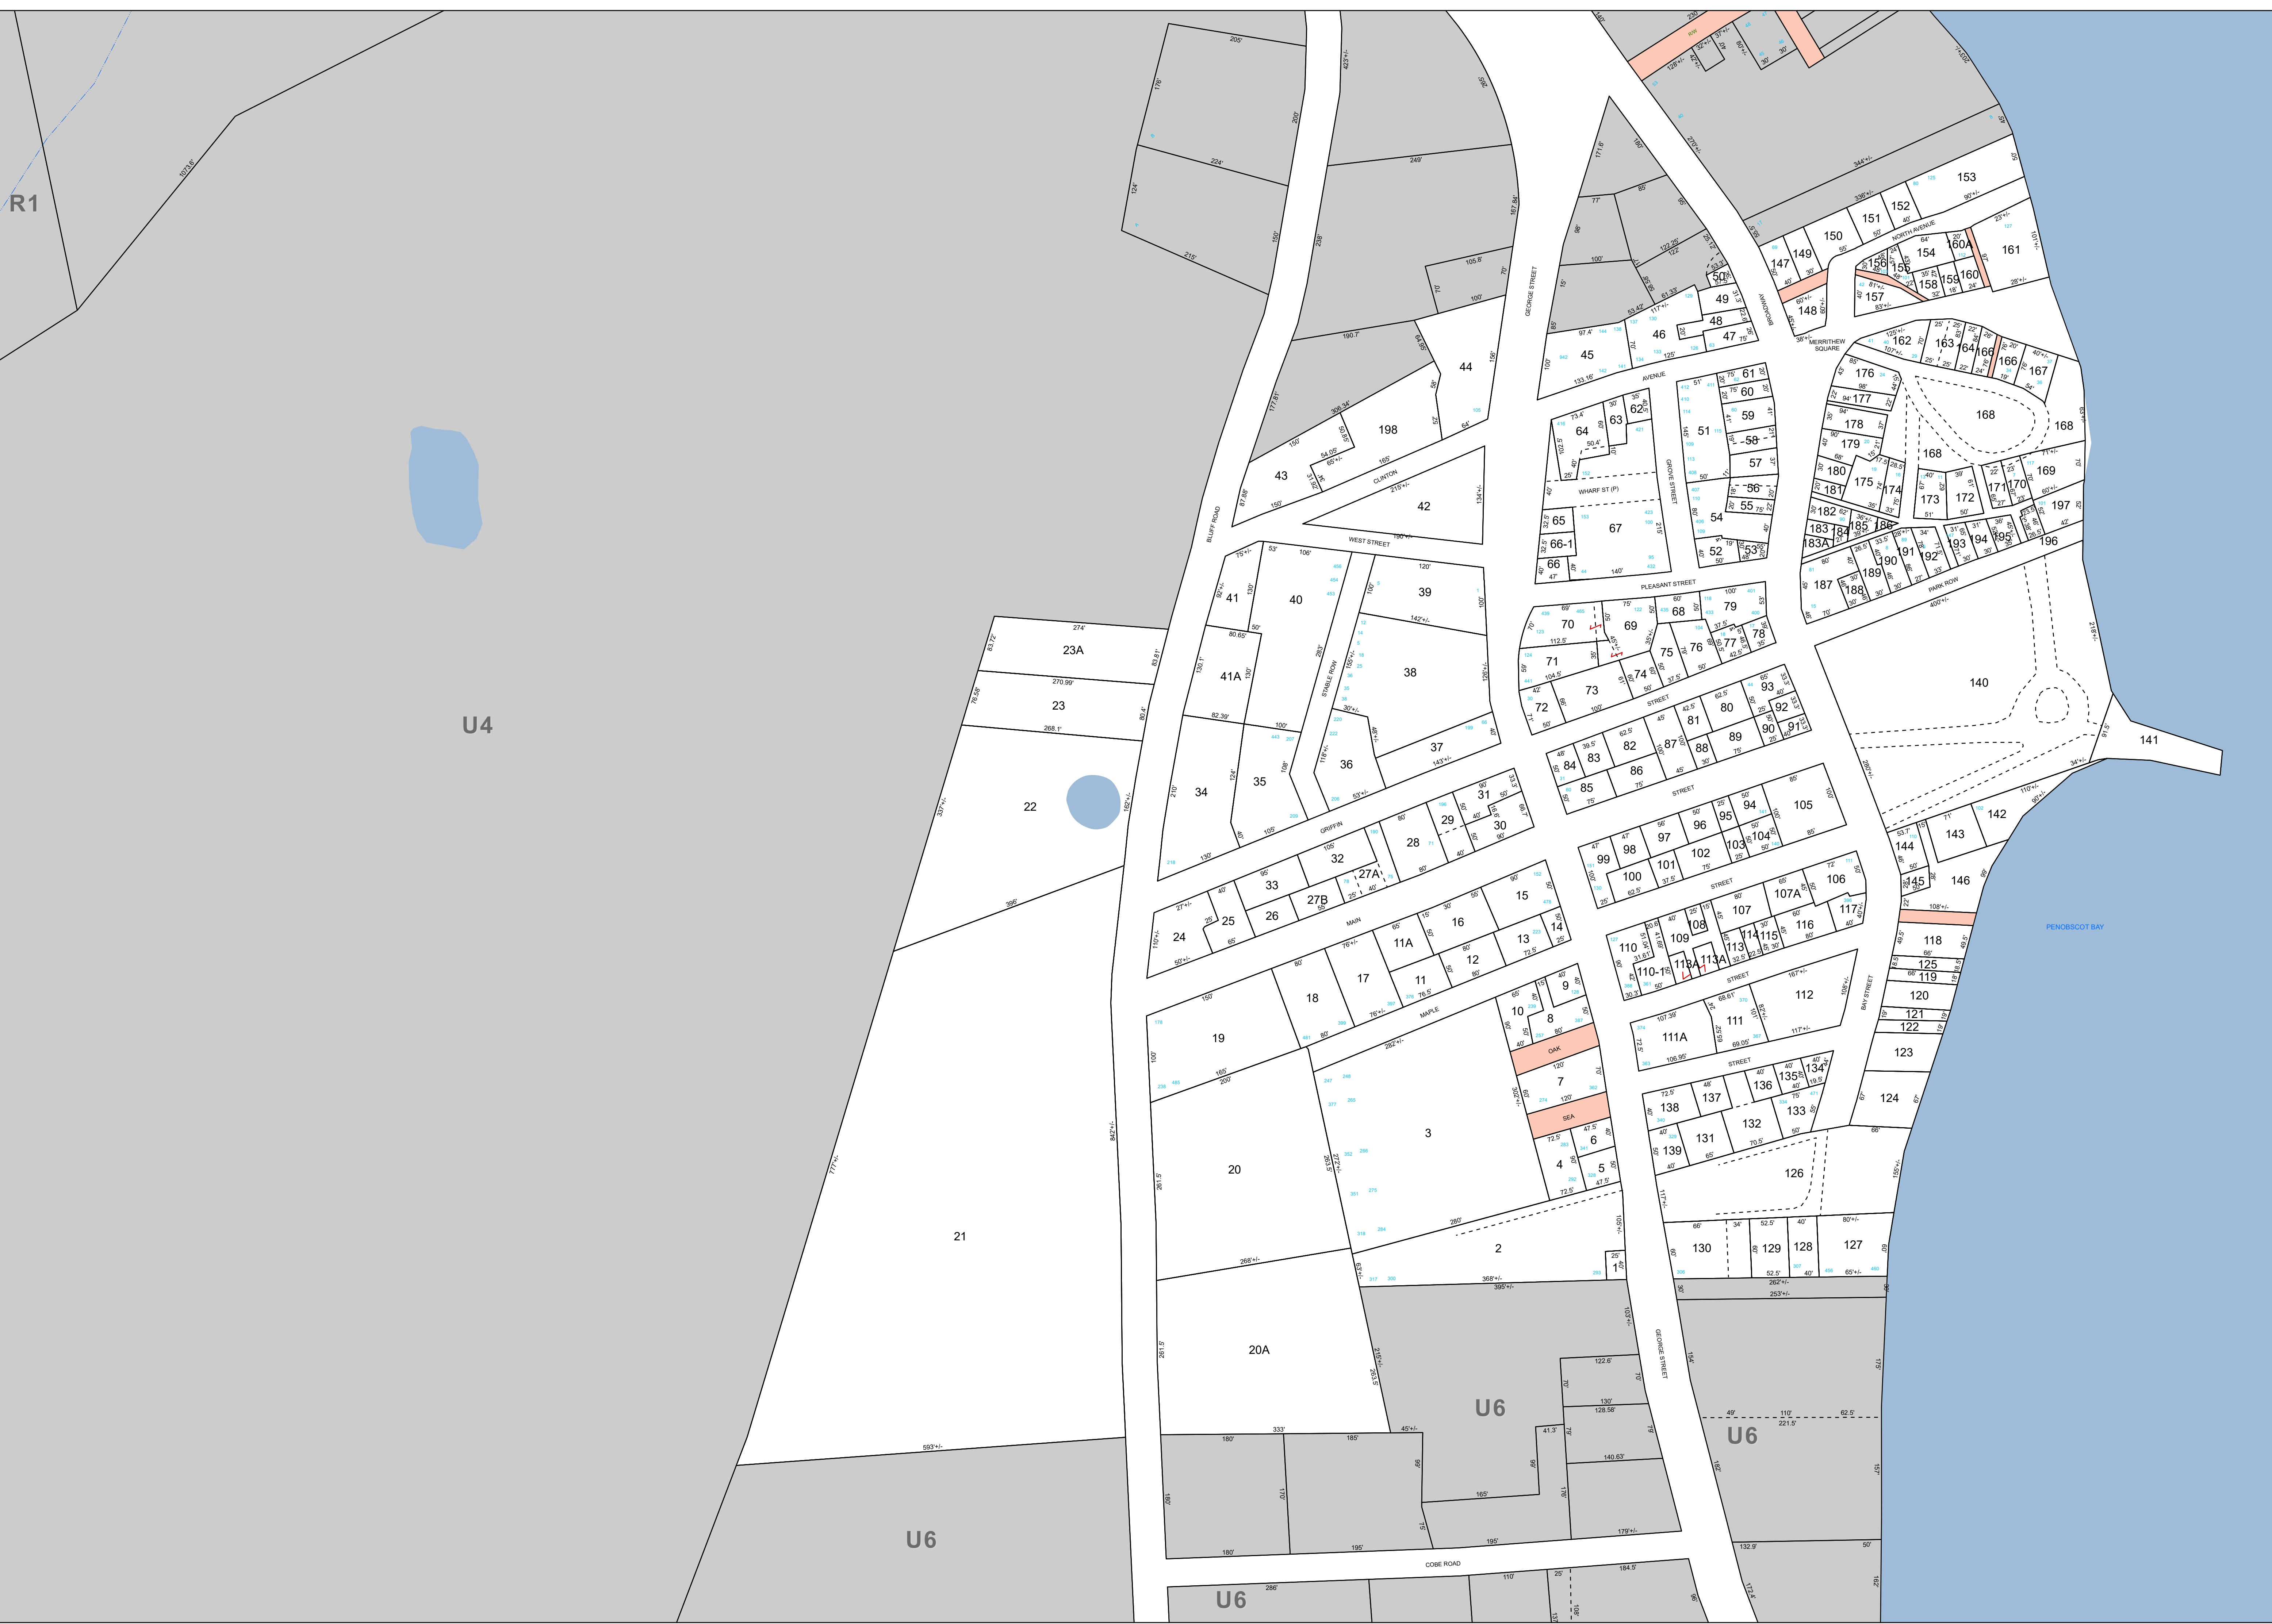

TOWN OF NORTHPORT WALDO COUNTY MAINE

LEGEND

- Lot Hook
- Private Right of Way
- Other Roads
- Sub-lot Line
- Transmission Line ROW
- River, Stream or Pond
- Town Line
- Parcel

For Assessment Purposes. Not to be used for conveyances.

Map U5

Printed: 2/22/2017 Effective Date: 4/1/2016

R1

U4

U6

U6

U6

U6