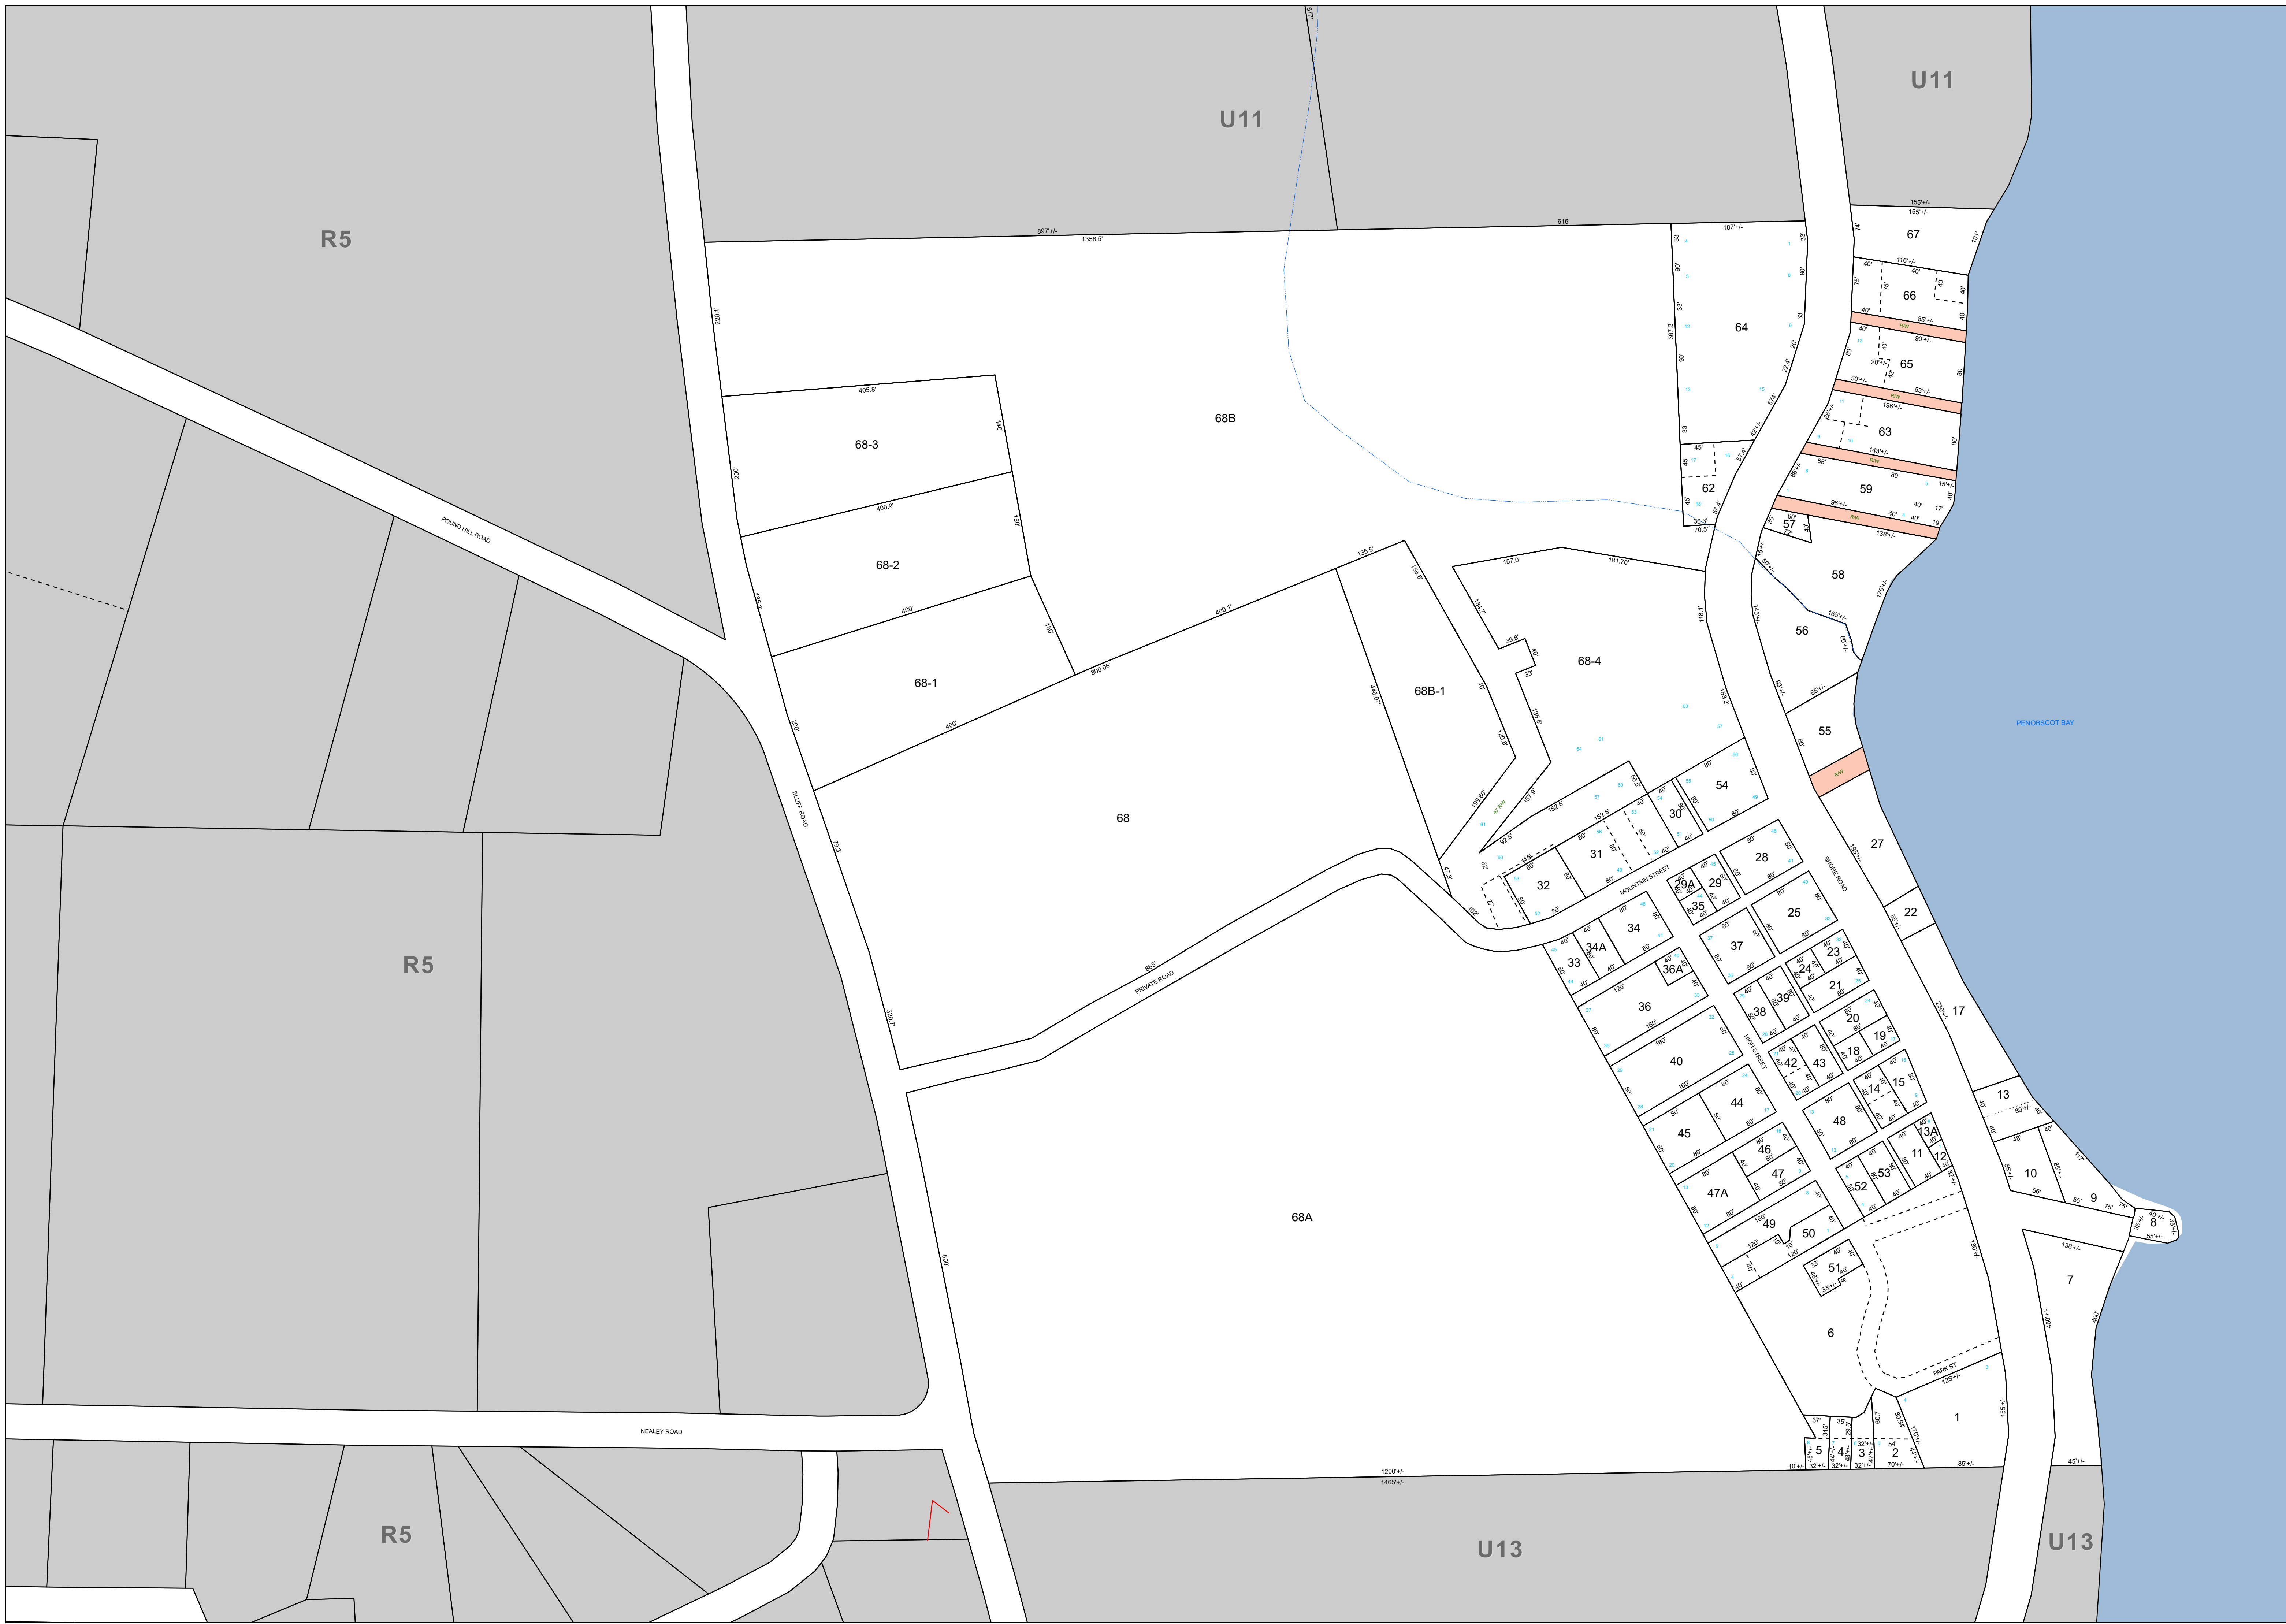

TOWN OF
NORTHPORT
WALDO COUNTY
MAINE

LEGEND

- Lot Hook
- Private Right of Way
- Other Roads
- Sub-lot Line
- Transmission Line ROW
- River, Stream or Pond
- Town Line
- Parcel

For Assessment Purposes. Not to be used for conveyances.

Map U12

Printed: 2/22/2017
Effective Date: 4/1/2016

R5

U11

U11

R5

R5

U13

U13

POUND HILL ROAD

NEALEY ROAD

PRIVATE ROAD

MOUNTAIN STREET

PARK ST

68-3

68-2

68-1

68B

68

68B-1

68-4

64

67

66

65

63

59

58

56

55

27

22

17

13

10

9

7

6

1

5

4

3

2

1

8

11

12

13

14

15

16

17

18

19

20

21

23

24

25

28

29

29A

30

31

32

33

34

34A

36

37

38

39

40

42

43

44

45

46

47

47A

49

50

51

52

53

54

57

62

63

64

65

66

67

68

69

70

71

72

73

74

75

76

77

PENOBSCOT BAY